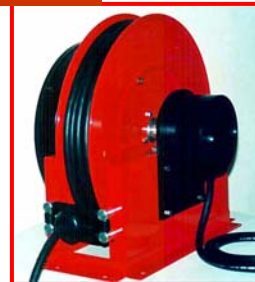

Best
Selling
Gas
Reel

Trans-Motion Industries

4645-2A Industrial St.
Simi Valley, CA 93063

877-584-8022 FAX 805-581-9252

www.trans-motion.com
tmireels@aol.com

Heavy Duty, Automatic Rewind Reels ...	2 & 3
Versatile, Manual Rewind Reels	4 & 5
Hose and Cable Pricing	6
Universal Mount, Automatic Rewind	7
Back Cover, Custom Reels	8
Back Cover, Warranty Information	8